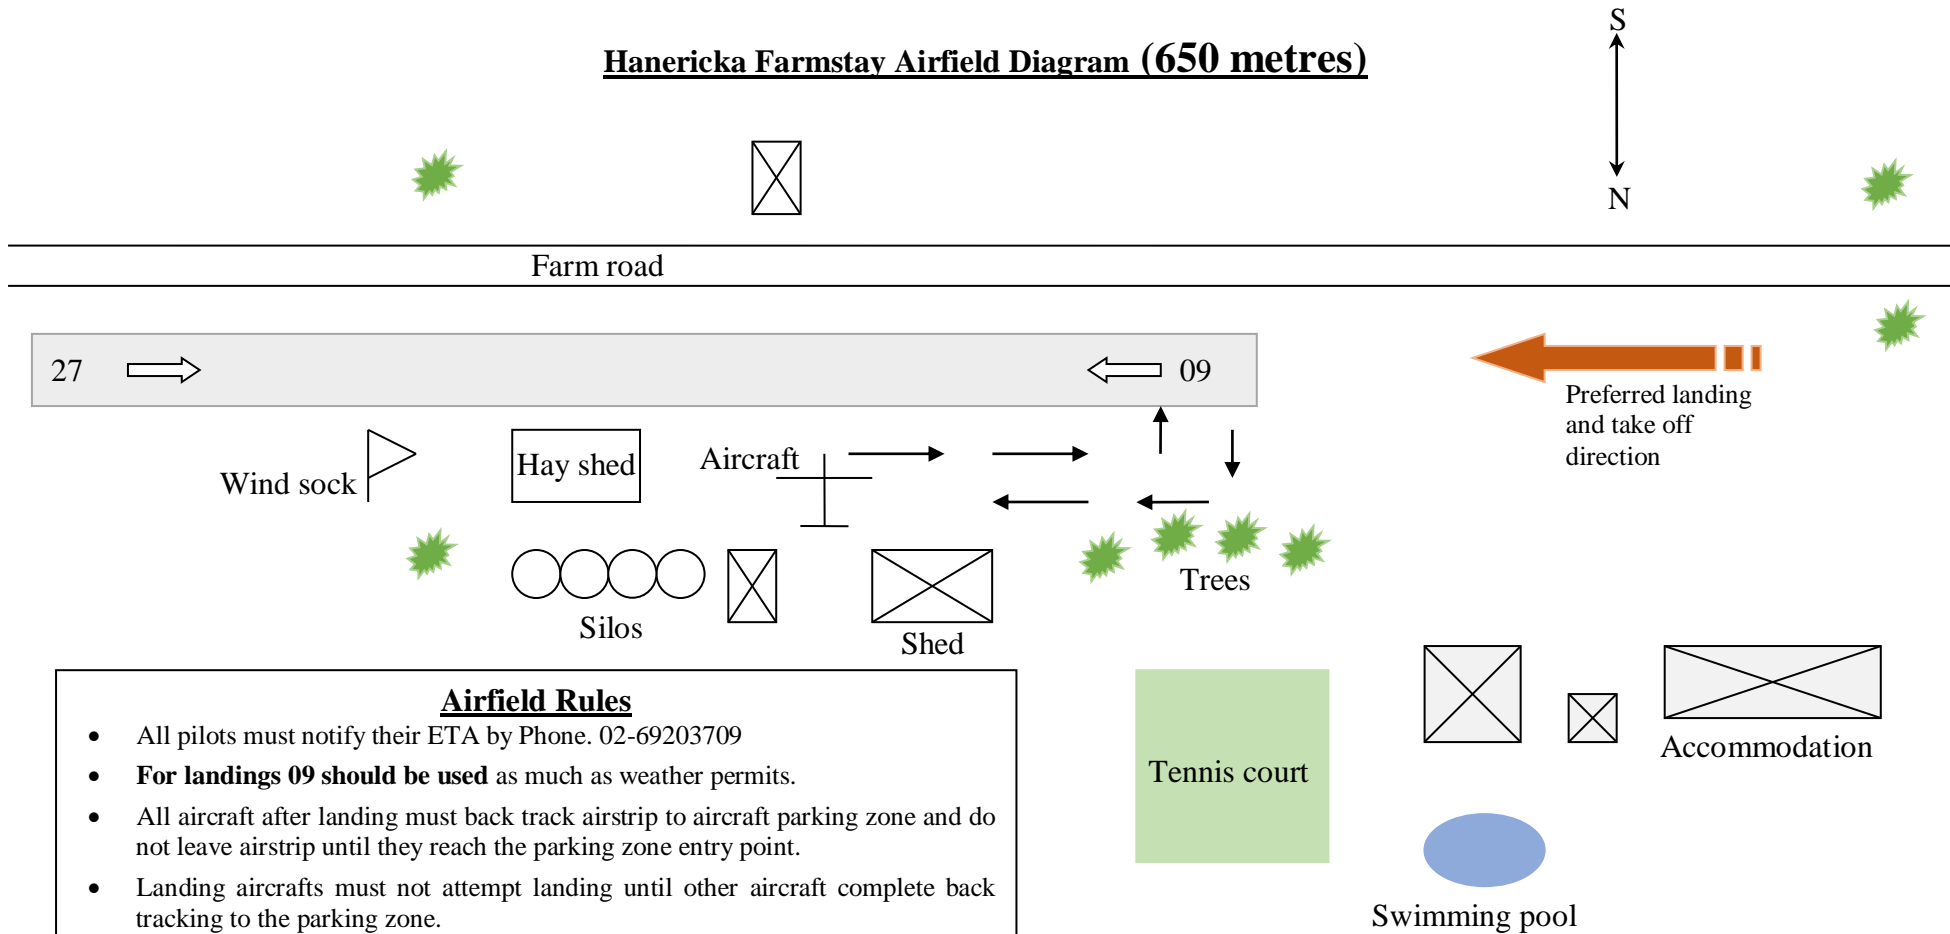

Hanericka Farmstay Airfield Diagram (650 metres)

Airfield Rules

- All pilots must notify their ETA by Phone. 02-69203709
- **For landings 09 should be used** as much as weather permits.
- All aircraft after landing must back track airstrip to aircraft parking zone and do not leave airstrip until they reach the parking zone entry point.
- Landing aircrafts must not attempt landing until other aircraft complete back tracking to the parking zone.
- All parked aircraft must face towards the airfield and park in marked areas.
- All pilots must land and take off in their own discretion we do not take any responsibility for any injury or accident that might occur.

Have A Safe Flight

Airstrip information

Location: Midway between Albury and Wagga Wagga, NSW

Coordinates: 35° 22' 07". 9 S – 147° 05' 21". 9 E

Measurements: 650 meters long – 40 meters wide

Avgas: available in Wagga or Albury